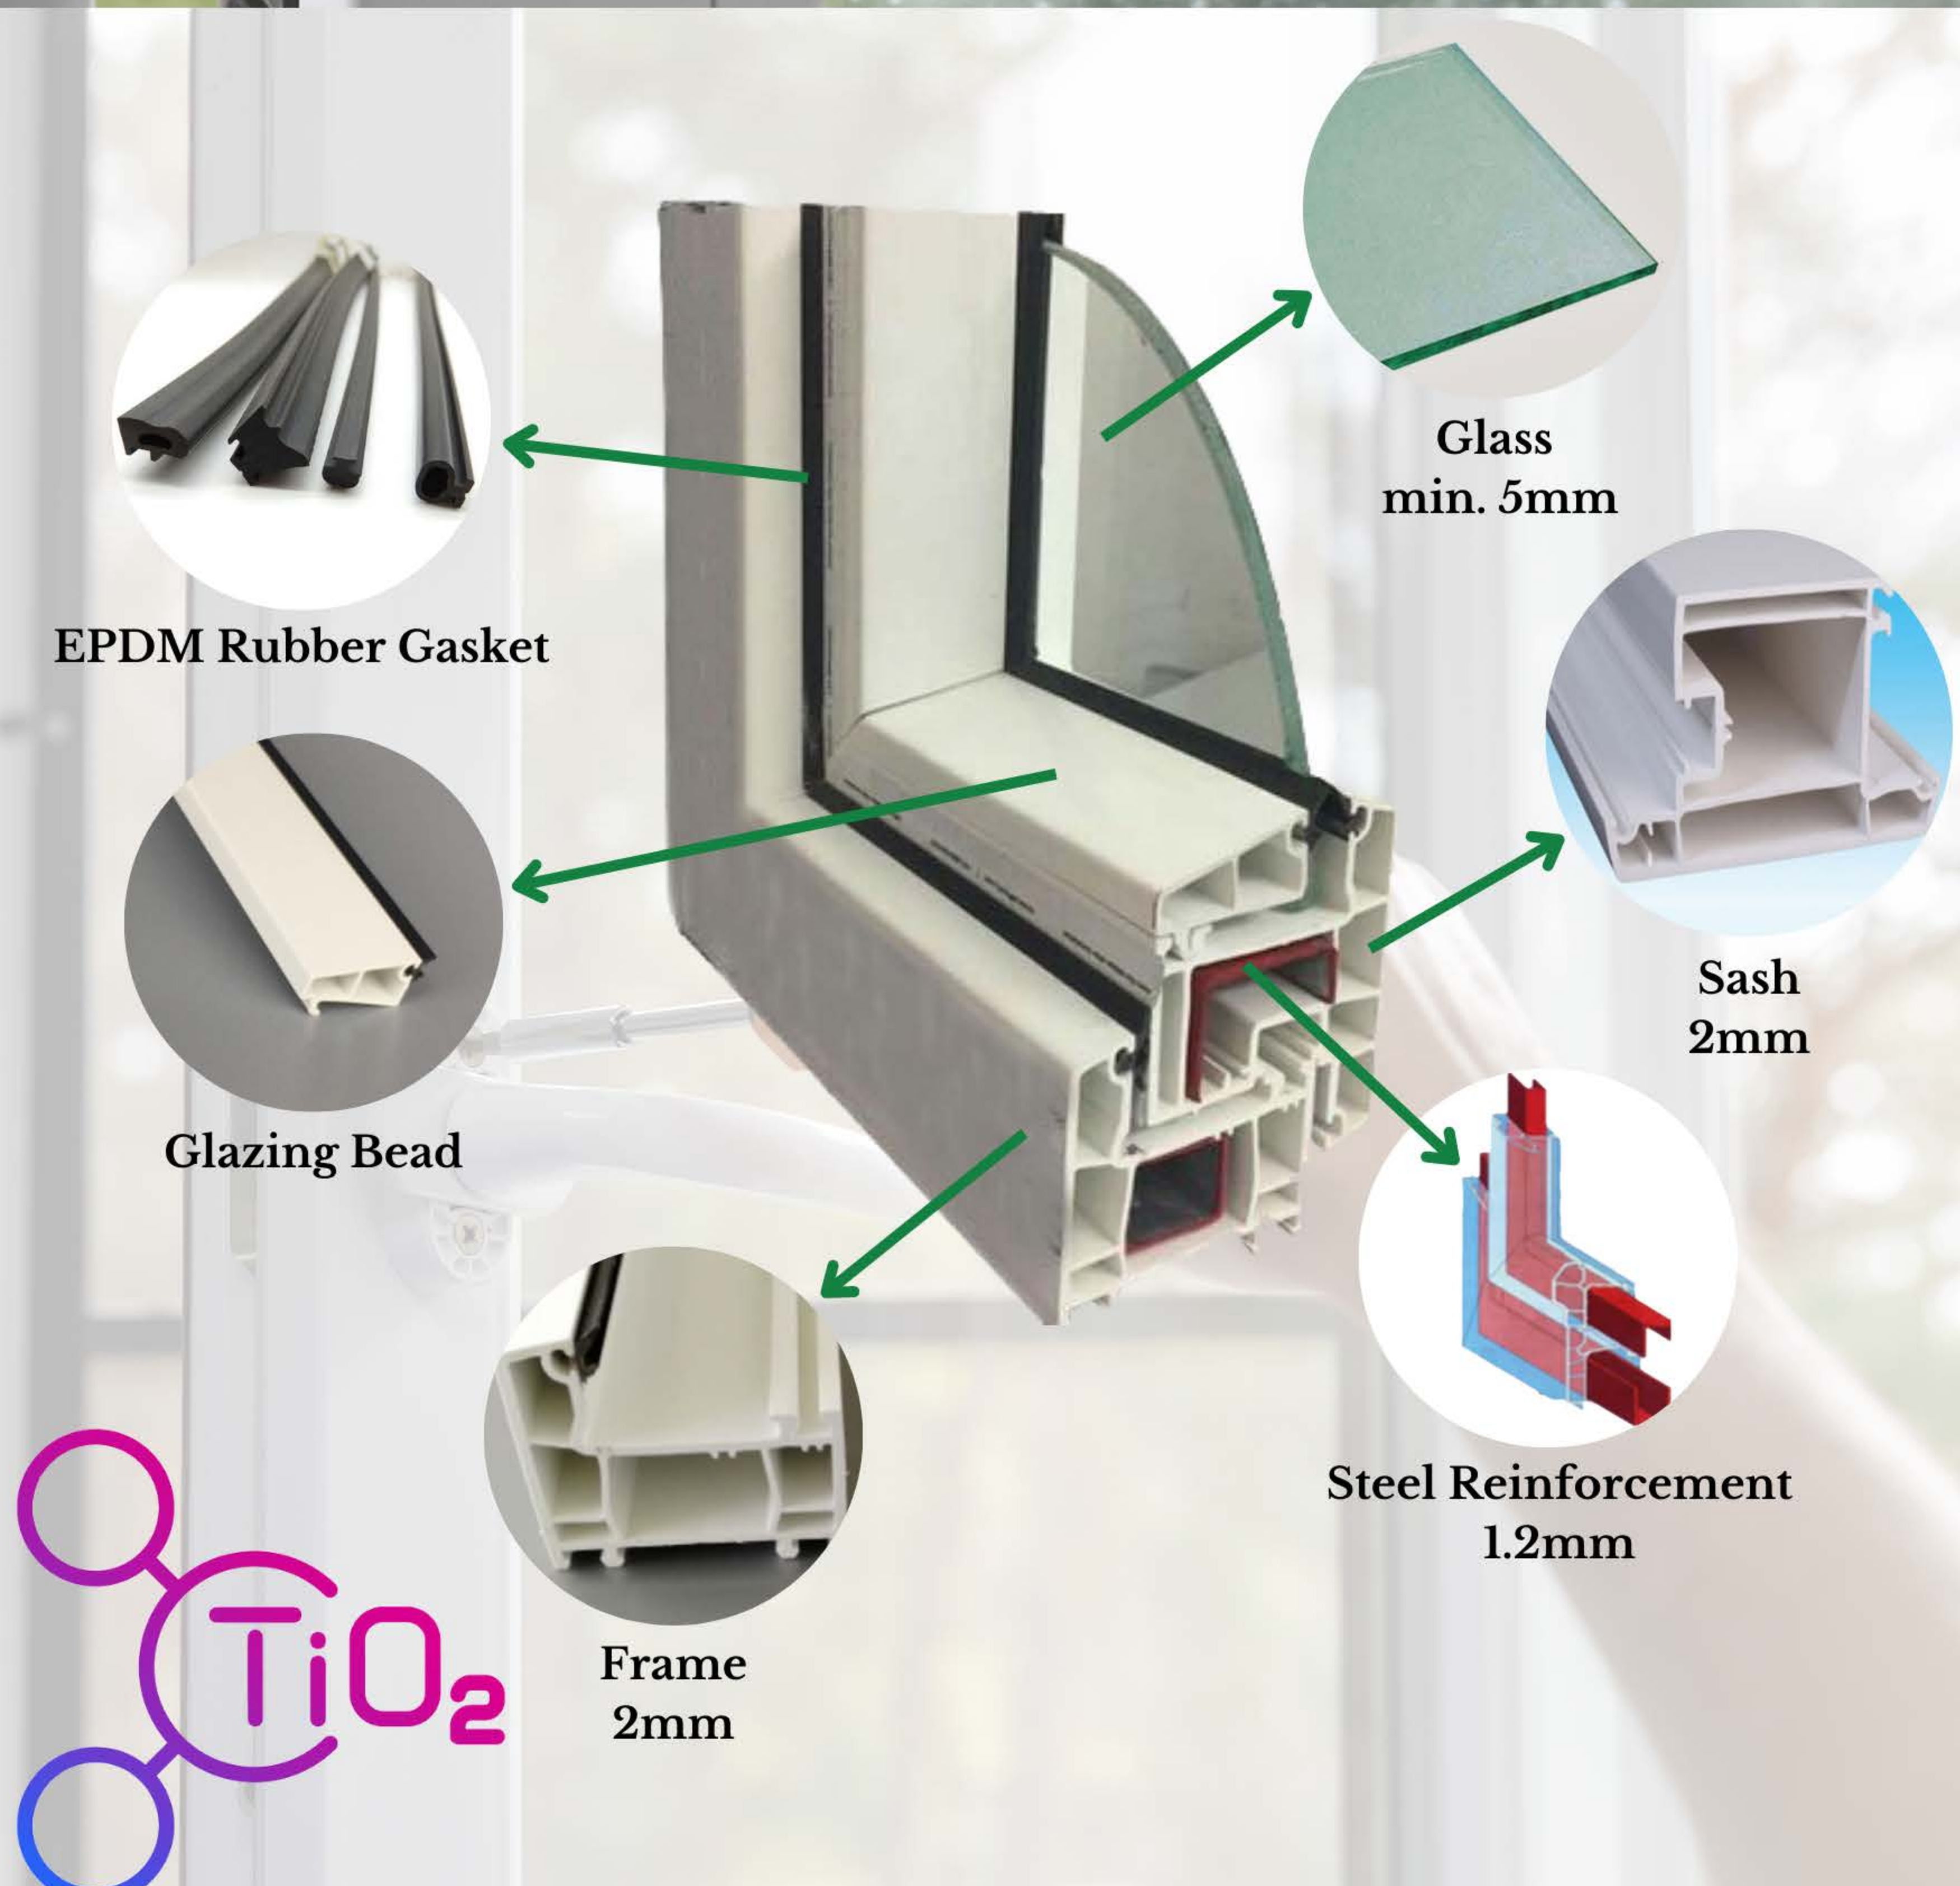

PT. ATAP TEDUH LESTARI
GOOD ROOF GREAT LIFE

PREMIUM WINDOWS & DOORS SYSTEM

You Feel Prime

uPVC

BENEFITS

-  Eco Friendly
-  Fire Resistance
-  Sound Insulation
-  Long Term Use
-  Termite Resistance
-  High Security
-  Water Tightness
-  Weather Resistance
-  Thermal Insulation
-  Wind Resistance
-  Structural Performance
-  Maintenance Free

Casement

Right Inward Casement

Left Inward Casement

French Window

2 Track Window

3 Track Window

Designer Window

Temple Window